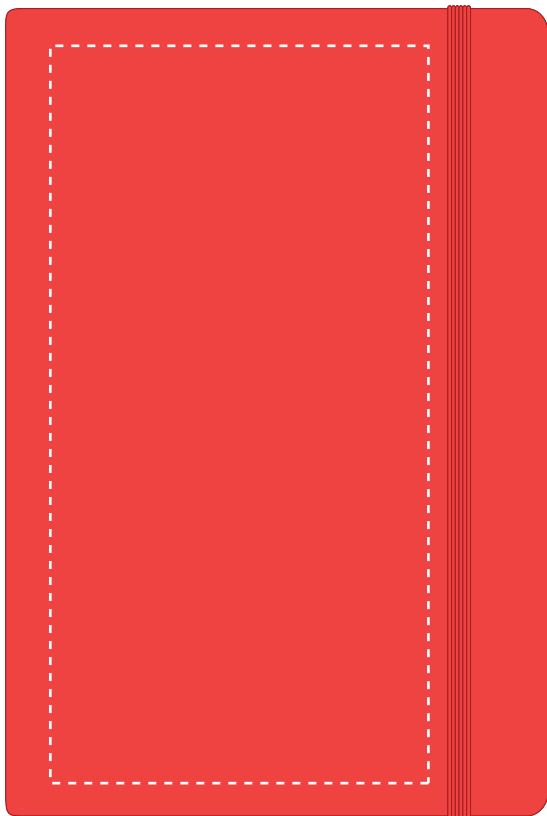

Your Ref:
Our Ref:

Quantity:
Version: 1

Product Code: QS0345
Product Colour: RED

PRINTING CONCERNS:

Please note that this product has Sustainability Markings that are not visible from this perspective

We stock this item in the following colours

PANTONE REFERENCE(S)

Full Colour Printing

Product Image for visualisation - colours may vary

ARTWORK SCALE 50%

- CENTRED TO PRINT AREA
- CENTRED TO NOTEBOOK

ARTWORK SCALE 50%

- CENTRED TO PRINT AREA
- CENTRED TO NOTEBOOK

The dashed line is to demonstrate print area and will not appear on your printed item

PLEASE NOTE:

- All colours including print and product are for visual purposes only and should not be regarded as the actual colour of the product and print.
- Some products may vary from batch to batch and may differ from previous orders.
- The colour and texture of a product can also have an effect on the final print colour.
- By approving this order we accept that you understand these terms.