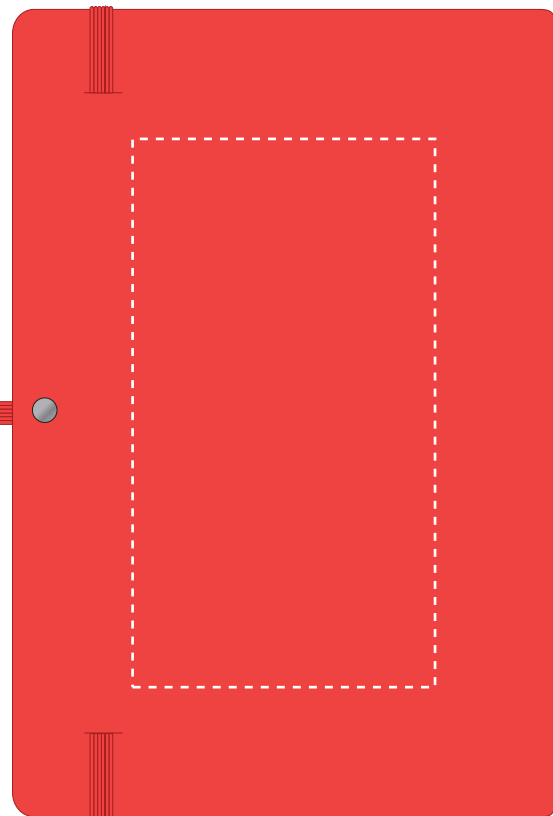

PANTONE REFERENCE(S)

Full Colour Printing

Product Image for visualisation - colours may vary

ARTWORK SCALE 50%

- CENTRED TO PRINT AREA
- CENTRED TO NOTEBOOK

ARTWORK SCALE 50%

- CENTRED TO PRINT AREA
- CENTRED TO NOTEBOOK

The dashed line is to demonstrate print area and will not appear on your printed item

PLEASE NOTE:

- All colours including print and product are for visual purposes only and should not be regarded as the actual colour of the product and print.
- Some products may vary from batch to batch and may differ from previous orders.
- The colour and texture of a product can also have an effect on the final print colour.
- By approving this order we accept that you understand these terms.